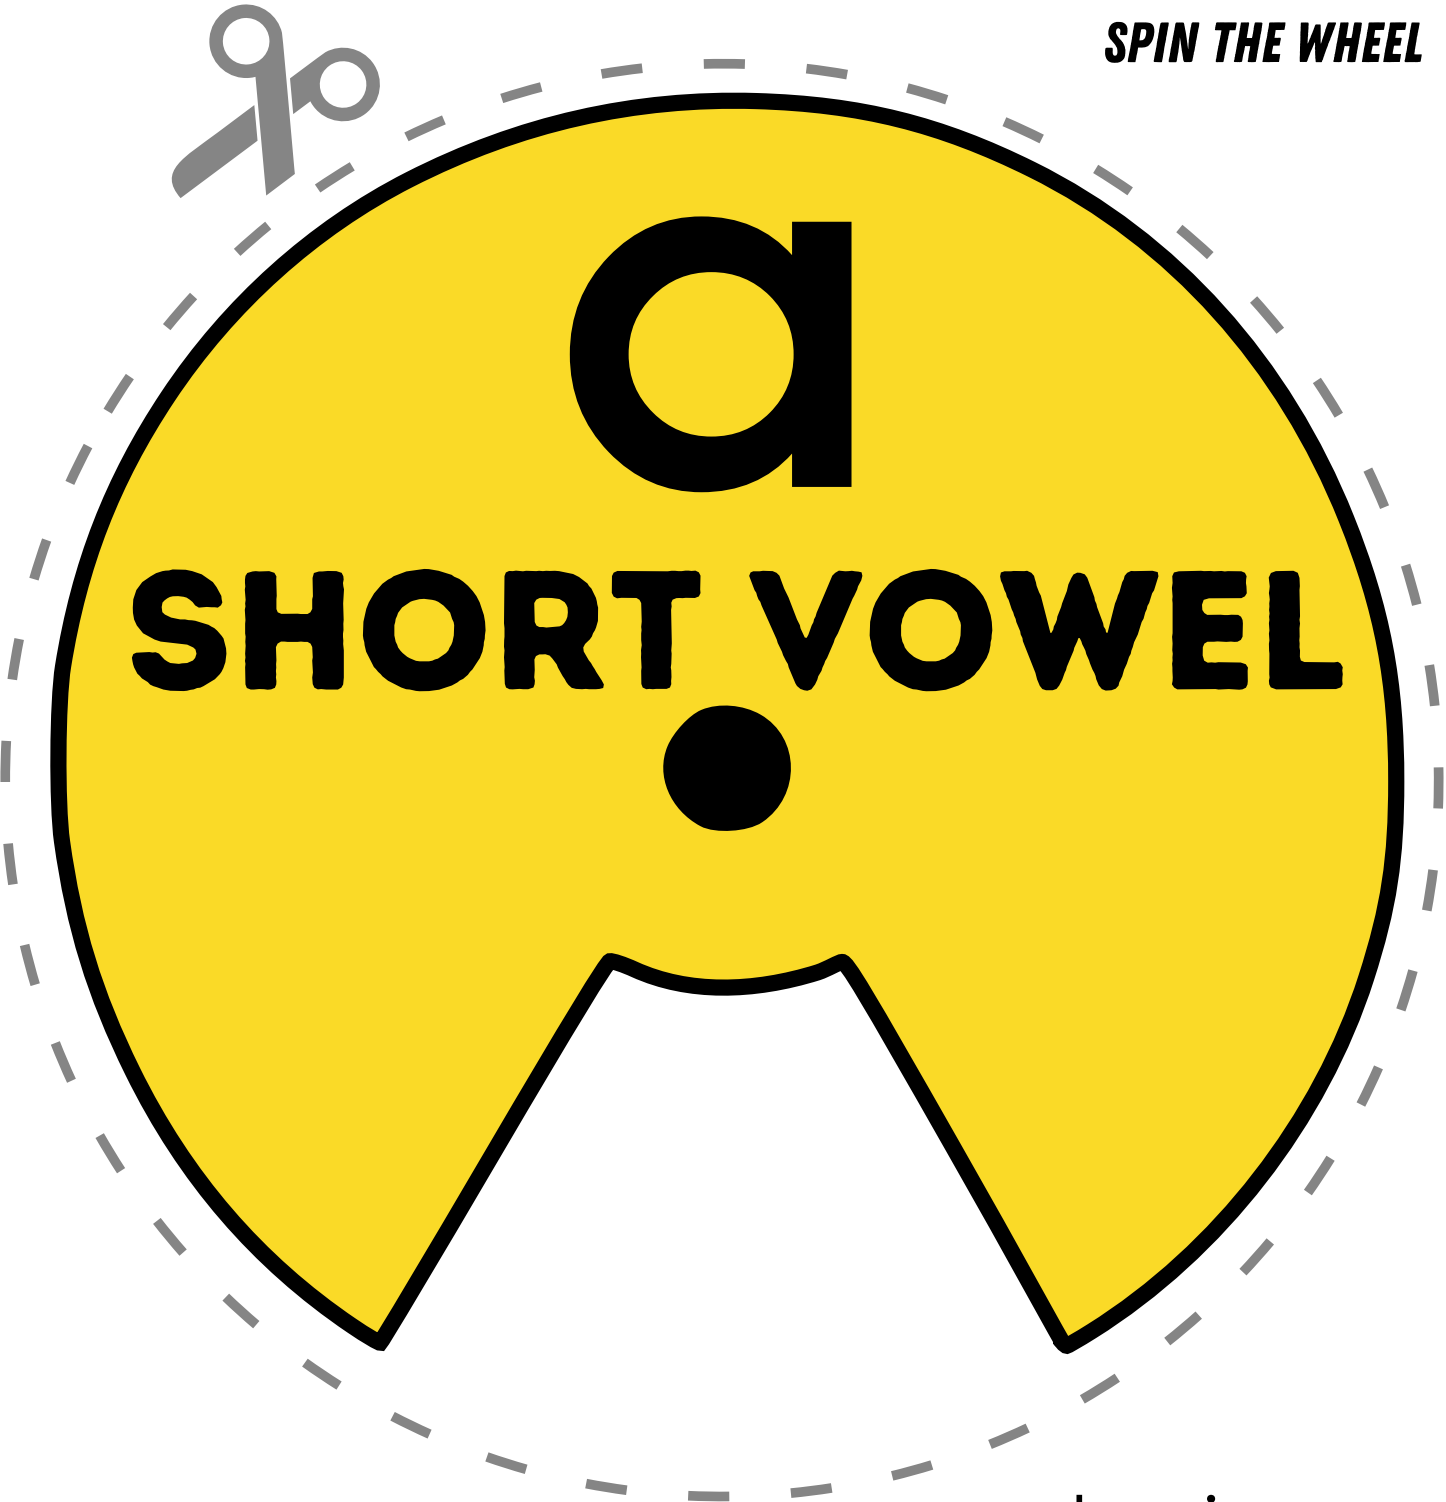

Short Vowel

WORD WHEEL

SPIN THE WHEEL

Short Vowel

WORD WHEEL

SPIN THE WHEEL

ham

fan

dad

hat

sad

can